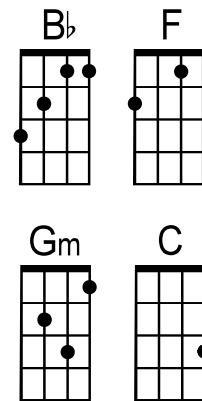

"Tears In Heaven" by Eric Clapton

G D em em C G D D
 Would you know my name, if I saw you in heaven
G D em em C G D D
 Would it be the same, if I saw you in heaven?
em em B7 B7 dm dm E E
 I must be strong and carry on,
am am D D

Cause I know I don't belong, here in heaven.
Instrumental: (G D em em C G D D)
G D em em C G D D
 Would you know my name, if I saw you in heaven?
G D em em C G D D
 Would it be the same, if I saw you in heaven?
em em B7 B7 dm dm E E
 I'll find my way, through night and day,
am am D D G G
 'Cause I know I just can't stay, here in heaven.

Modulation:

Bb F gm C F F F F
 Time can bring you down, time can bend your knees.
Bb F gm C F F D
 Time can break your heart, have you begging please, begging please.

Instrumental: (G D em em C G D D)
em em B7 B7 dm dm E E
 Beyond the door, there's peace I'm sure
am am D D

And I know there'll be no more, tears in heaven.

Instrumental: (G D em em C G D D)
G D em em C G D D
 Would you know my name, if I saw you in heaven
G D em em C G D D
 Would it be the same, if I saw you in heaven?
em em B7 B7 dm dm E E
 I must be strong and carry on,
am am D D G G
 Cause I know I don't belong, here in heaven.