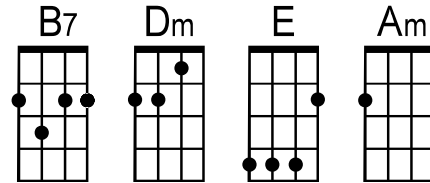

"Tears In Heaven" by Eric Clapton

G D em em C G D D
 Would you know my name, if I saw you in heaven
G D em em C G D D
 Would it be the same, if I saw you in heaven?
em em B7 B7 dm dm E E
 I must be strong and carry on,
am am D D

Cause I know I don't belong, here in heaven.
Instrumental: (G D em em C G D D)
G D em em C G D D
 Would you know my name, if I saw you in heaven?
G D em em C G D D
 Would it be the same, if I saw you in heaven?
em em B7 B7 dm dm E E
 I'll find my way, through night and day,
am am D D G G
 'Cause I know I just can't stay, here in heaven.

Modulation:

Bb F gm C F F F F
 Time can bring you down, time can bend your knees.
Bb F gm C F F D
 Time can break your heart, have you begging please, begging please.

Instrumental: (G D em em C G D D)
em em B7 B7 dm dm E E
 Beyond the door, there's peace I'm sure
am am D D

And I know there'll be no more, tears in heaven.

Instrumental: (G D em em C G D D)
G D em em C G D D
 Would you know my name, if I saw you in heaven
G D em em C G D D
 Would it be the same, if I saw you in heaven?
em em B7 B7 dm dm E E
 I must be strong and carry on,
am am D D G G
 Cause I know I don't belong, here in heaven.