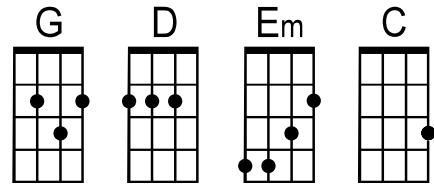

"Tears In Heaven" by Eric Clapton

G D em em C G D D
 Would you know my name, if I saw you in heaven
G D em em C G D D
 Would it be the same, if I saw you in heaven?
em em B7 B7 dm dm E E
 I must be strong and carry on,
am am D D

Cause I know I don't belong, here in heaven.
Instrumental: (G D em em C G D D)
G D em em C G D D
 Would you know my name, if I saw you in heaven?
G D em em C G D D
 Would it be the same, if I saw you in heaven?
em em B7 B7 dm dm E E
 I'll find my way, through night and day,
am am D D G G
 'Cause I know I just can't stay, here in heaven.

Modulation:

Bb F gm C F F F F
 Time can bring you down, time can bend your knees.
Bb F gm C F F D
 Time can break your heart, have you begging please, begging please.

Instrumental: (G D em em C G D D)
em em B7 B7 dm dm E E
 Beyond the door, there's peace I'm sure
am am D D

And I know there'll be no more, tears in heaven.

Instrumental: (G D em em C G D D)
G D em em C G D D
 Would you know my name, if I saw you in heaven
G D em em C G D D
 Would it be the same, if I saw you in heaven?
em em B7 B7 dm dm E E
 I must be strong and carry on,
am am D D G G
 Cause I know I don't belong, here in heaven.