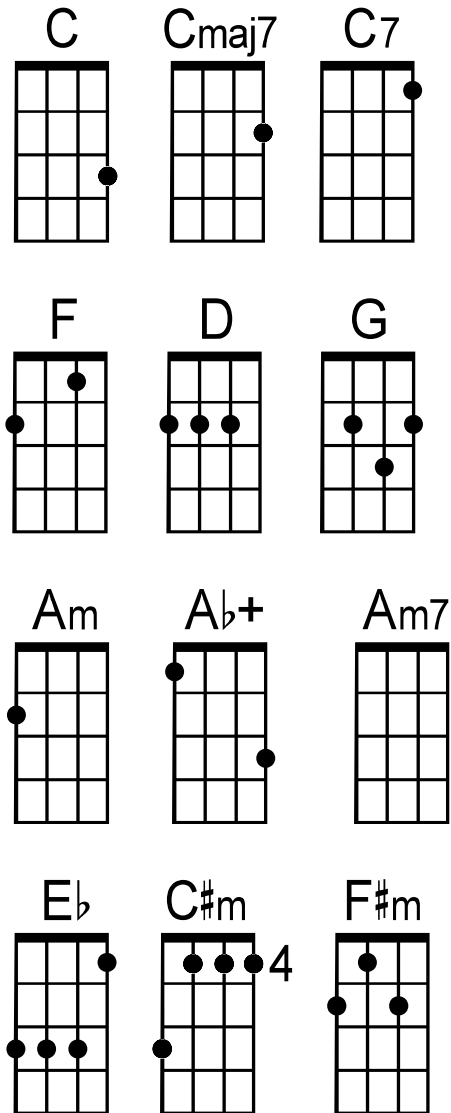

"Something" by the Beatles

INTRO: F Eb/G

C **Cmaj7**
 Something in the way she moves
C7 **F**
 Attracts me like no other lover
D **G**
 Something in the way she woos me
am **Ab+**
 I don't want to leave her now
am7 **D F Eb/G**
 You know I believe and how
C **Cmaj7**
 Somewhere in her smile she knows
C7 **F**
 That I don't need no other lover
D **G**
 Something in her style that shows me
am **Ab+**
 Don't want to leave her now
am7 **D F Eb/G A**
 You know I believe and how
c#m **f#m**
 You're asking me will my love grow
D/ G A
 I don't know, I don't know
c#m **f#m**
 You stick around now it may show
D/ G C
 I don't know, I don't know

INSTRUMENTAL: C CMAJ7 C7 F D G am
Ab+ am7 D F Eb/G

C **Cmaj7**
 Something in the way she knows
C7 **F**
 And all I have to do is think of her
D **G**
 Something in the things she shows me
am **Ab+**
 Don't want to leave her now
am7 **D F Eb/G C**
 You know I believe and how